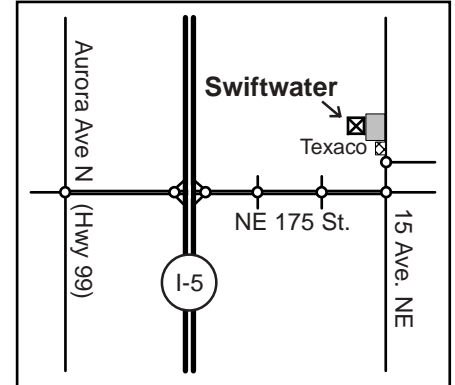

### Going north on I-5

- › Take Exit 176 at NE 175<sup>th</sup> Street.
- › At light turn right (east) onto NE 175<sup>th</sup> Street.
- › At the 3<sup>rd</sup> light turn left (north) onto 15 Ave. NE.
- › Just past Texaco on your left, turn into parking lot.
- › Swiftwater is at the bottom of the lot.

### Going south on I-5

- › Take Exit 176 at NE 175<sup>th</sup> Street.
- › At light turn left (east) onto NE 175<sup>th</sup> Street.
- › At the 4<sup>th</sup> light turn left (north) onto 15 Ave. NE.
- › Just past Texaco on your left, turn into parking lot.
- › Swiftwater is at the bottom of the lot.

### Going north on Aurora (Hwy 99)

- › Turn right (east) at NE 175<sup>th</sup> Street.
- › Go under I-5.
- › At the 4<sup>th</sup> light turn left (north) onto 15 Ave. NE.
- › Just past Texaco on your left, turn into parking lot.
- › Swiftwater is at the bottom of the lot.

### Going south on Aurora (Hwy 99)

- › Turn left (east) at NE 175<sup>th</sup> Street.
- › Go under I-5.
- › At the 4<sup>th</sup> light turn left (north) onto 15 Ave. NE.
- › Just past Texaco on your left, turn into parking lot.
- › Swiftwater is at the bottom of the lot.